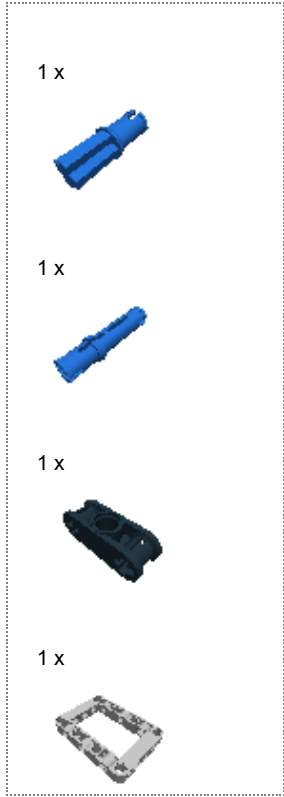

LEGO DIGITAL DESIGNER 4.2

Model Name:
MachineDSA

Number of Bricks: 111

Step 1 of 15

Step 2 of 15

2 x

1 x

1 x

Step 3 of 15

1 x

1 x

1 x

1 x

Step 4 of 15

Step 5 of 15

Step 6 of 15

Step 7 of 15

Step 8 of 15

- 1 x 
- 1 x 
- 1 x 
- 1 x 

Step 9 of 15

Step 10 of 15

Step 11 of 15

Step 12 of 15

Step 13 of 15

Step 14 of 15

Step 15 of 15

1 x		MS, EV3, SENSOR, COLOUR - White, Bright Red, Black, Medium Blue, Medium Stone Grey	2 x		4144284 TECHNIC 3M BEAM - Bright Blue	4 x		4211665 TECHNIC 7M BEAM - Medium Stone Grey
2 x		4156151 TECHNIC 11M BEAM - Medium Stone Grey	2 x		4210687 TECHNIC 15M BEAM - Dark Stone Grey	4 x		4211713 TECHNIC ANG. BEAM 3X5 90 DEG. - Medium Stone Grey
6 x		4239601 1/2 BUSH - Bright Yellow	4 x		278026 CONNECTOR PEG W. FRICTION - Black	4 x		4211622 BUSH FOR CROSS AXLE - Medium Stone Grey
2 x		4168884 CONN.BUSH W.FRIC./CROSSALE - Black	2 x		4189110 CONN.BUSH W.FRIC./CROSSALE - Bright Blue	6 x		4514553 CONNECTOR PEG W. FRICTION 3M - Bright Blue
1 x		370626 CROSS AXLE 6M - Black	2 x		4211805 CROSS AXLE 7M - Medium Stone Grey	2 x		4121667 DOUBLE CROSS BLOCK - Black
2 x		4539880 BEAM FRAME 5X7 Ø 4.85 - Medium Stone Grey						