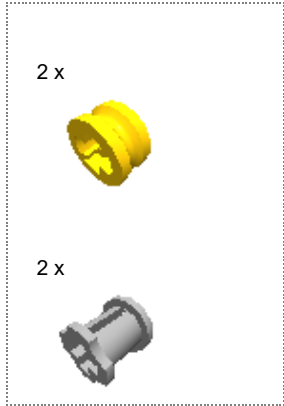

LEGO DIGITAL DESIGNER 4.2

Model Name:
MachineDSA

Number of Bricks: 111

Step 1 of 15

Step 2 of 15

2 x

1 x

1 x

Step 3 of 15

1 x

1 x

1 x

1 x

Step 4 of 15

Step 5 of 15

Step 6 of 15

Step 7 of 15

Step 8 of 15

- 1 x 
- 1 x 
- 1 x 
- 1 x 

Step 9 of 15

Step 10 of 15

Step 11 of 15

Step 12 of 15

Step 13 of 15

Step 14 of 15

Step 15 of 15

1 x		MS, EV3, SENSOR, COLOUR - White, Bright Red, Black, Medium Blue, Medium Stone Grey	2 x		4144284 TECHNIC 3M BEAM - Bright Blue	4 x		4211665 TECHNIC 7M BEAM - Medium Stone Grey
2 x		4156151 TECHNIC 11M BEAM - Medium Stone Grey	2 x		4210687 TECHNIC 15M BEAM - Dark Stone Grey	4 x		4211713 TECHNIC ANG. BEAM 3X5 90 DEG. - Medium Stone Grey
6 x		4239601 1/2 BUSH - Bright Yellow	4 x		278026 CONNECTOR PEG W. FRICTION - Black	4 x		4211622 BUSH FOR CROSS AXLE - Medium Stone Grey
2 x		4168884 CONN.BUSH W.FRIC./CROSSALE - Black	2 x		4189110 CONN.BUSH W.FRIC./CROSSALE - Bright Blue	6 x		4514553 CONNECTOR PEG W. FRICTION 3M - Bright Blue
1 x		370626 CROSS AXLE 6M - Black	2 x		4211805 CROSS AXLE 7M - Medium Stone Grey	2 x		4121667 DOUBLE CROSS BLOCK - Black
2 x		4539880 BEAM FRAME 5X7 Ø 4.85 - Medium Stone Grey						