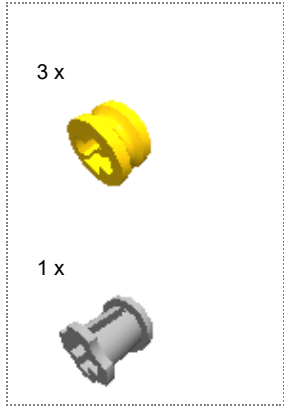

Step 3 of 15

1 x

1 x

1 x

1 x

Step 4 of 15

Step 5 of 15

Step 6 of 15

Step 7 of 15

Step 8 of 15

- 1 x 
- 1 x 
- 1 x 
- 1 x 

Step 9 of 15

Step 10 of 15

Step 11 of 15

Step 12 of 15

Step 13 of 15

Step 14 of 15

Step 15 of 15

1 x		MS, EV3, SENSOR, COLOUR - White, Bright Red, Black, Medium Blue, Medium Stone Grey	2 x		4144284 TECHNIC 3M BEAM - Bright Blue	4 x		4211665 TECHNIC 7M BEAM - Medium Stone Grey
2 x		4156151 TECHNIC 11M BEAM - Medium Stone Grey	2 x		4210687 TECHNIC 15M BEAM - Dark Stone Grey	4 x		4211713 TECHNIC ANG. BEAM 3X5 90 DEG. - Medium Stone Grey
6 x		4239601 1/2 BUSH - Bright Yellow	4 x		278026 CONNECTOR PEG W. FRICTION - Black	4 x		4211622 BUSH FOR CROSS AXLE - Medium Stone Grey
2 x		4168884 CONN.BUSH W.FRIC./CROSSALE - Black	2 x		4189110 CONN.BUSH W.FRIC./CROSSALE - Bright Blue	6 x		4514553 CONNECTOR PEG W. FRICTION 3M - Bright Blue
1 x		370626 CROSS AXLE 6M - Black	2 x		4211805 CROSS AXLE 7M - Medium Stone Grey	2 x		4121667 DOUBLE CROSS BLOCK - Black
2 x		4539880 BEAM FRAME 5X7 Ø 4.85 - Medium Stone Grey						