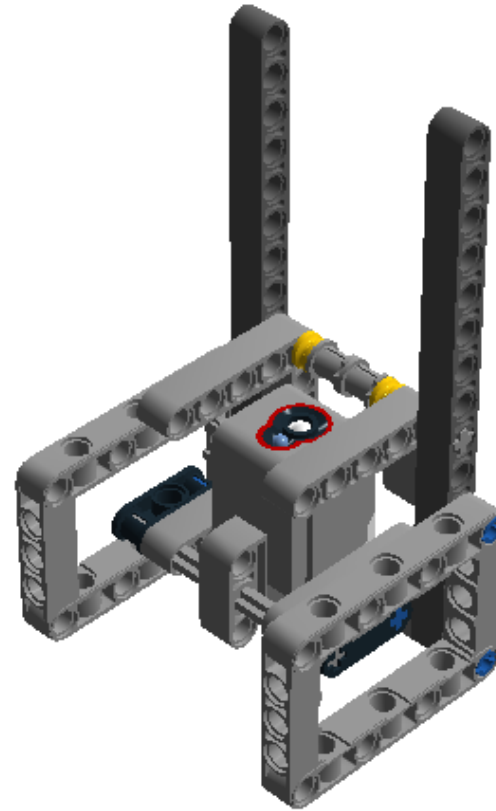

LEGO DIGITAL DESIGNER 4.2

Model Name:
MachineDSA

Number of Bricks: 111

Step 1 of 15

Step 2 of 15

2 x

1 x

1 x

Step 3 of 15

1 x

1 x

1 x

1 x

Step 4 of 15

Step 5 of 15

Step 6 of 15

Step 7 of 15

Step 8 of 15

- 1 x 
- 1 x 
- 1 x 
- 1 x 

Step 9 of 15

Step 10 of 15

Step 11 of 15

Step 12 of 15

Step 13 of 15

Step 14 of 15

Step 15 of 15

1 x		MS, EV3, SENSOR, COLOUR - White, Bright Red, Black, Medium Blue, Medium Stone Grey	2 x		4144284 TECHNIC 3M BEAM - Bright Blue	4 x		4211665 TECHNIC 7M BEAM - Medium Stone Grey
2 x		4156151 TECHNIC 11M BEAM - Medium Stone Grey	2 x		4210687 TECHNIC 15M BEAM - Dark Stone Grey	4 x		4211713 TECHNIC ANG. BEAM 3X5 90 DEG. - Medium Stone Grey
6 x		4239601 1/2 BUSH - Bright Yellow	4 x		278026 CONNECTOR PEG W. FRICTION - Black	4 x		4211622 BUSH FOR CROSS AXLE - Medium Stone Grey
2 x		4168884 CONN.BUSH W.FRIC./CROSSALE - Black	2 x		4189110 CONN.BUSH W.FRIC./CROSSALE - Bright Blue	6 x		4514553 CONNECTOR PEG W. FRICTION 3M - Bright Blue
1 x		370626 CROSS AXLE 6M - Black	2 x		4211805 CROSS AXLE 7M - Medium Stone Grey	2 x		4121667 DOUBLE CROSS BLOCK - Black
2 x		4539880 BEAM FRAME 5X7 Ø 4.85 - Medium Stone Grey						