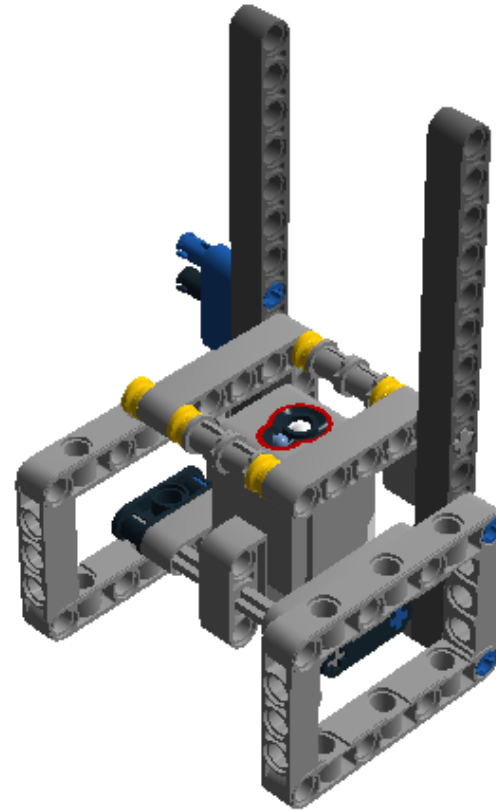

LEGO DIGITAL DESIGNER 4.2

Model Name:
MachineDSA

Number of Bricks: 111

Step 1 of 15

Step 2 of 15

2 x

1 x

1 x

Step 3 of 15

1 x

1 x

1 x

1 x

Step 4 of 15

Step 5 of 15

Step 6 of 15

Step 7 of 15

Step 8 of 15

- 1 x 
- 1 x 
- 1 x 
- 1 x 

Step 9 of 15

Step 10 of 15

Step 11 of 15

Step 12 of 15

Step 13 of 15

Step 14 of 15

Step 15 of 15

1 x		MS, EV3, SENSOR, COLOUR - White, Bright Red, Black, Medium Blue, Medium Stone Grey	2 x		4144284 TECHNIC 3M BEAM - Bright Blue	4 x		4211665 TECHNIC 7M BEAM - Medium Stone Grey
2 x		4156151 TECHNIC 11M BEAM - Medium Stone Grey	2 x		4210687 TECHNIC 15M BEAM - Dark Stone Grey	4 x		4211713 TECHNIC ANG. BEAM 3X5 90 DEG. - Medium Stone Grey
6 x		4239601 1/2 BUSH - Bright Yellow	4 x		278026 CONNECTOR PEG W. FRICTION - Black	4 x		4211622 BUSH FOR CROSS AXLE - Medium Stone Grey
2 x		4168884 CONN.BUSH W.FRIC./CROSSALE - Black	2 x		4189110 CONN.BUSH W.FRIC./CROSSALE - Bright Blue	6 x		4514553 CONNECTOR PEG W. FRICTION 3M - Bright Blue
1 x		370626 CROSS AXLE 6M - Black	2 x		4211805 CROSS AXLE 7M - Medium Stone Grey	2 x		4121667 DOUBLE CROSS BLOCK - Black
2 x		4539880 BEAM FRAME 5X7 Ø 4.85 - Medium Stone Grey						