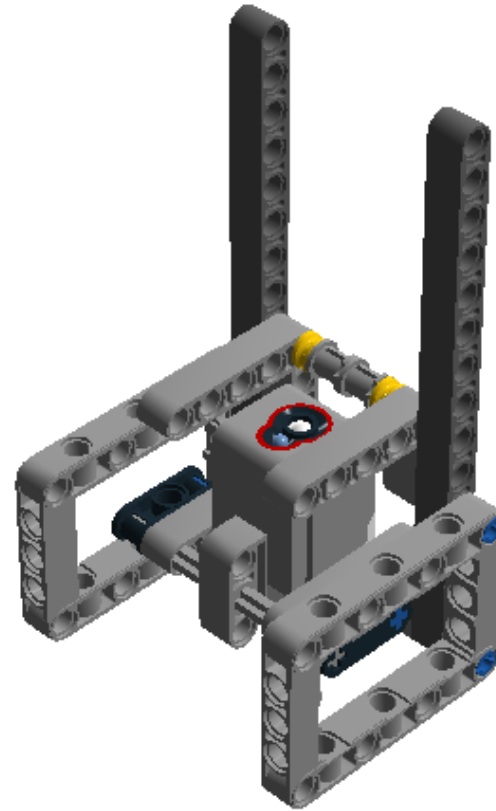

LEGO DIGITAL DESIGNER 4.2

Model Name:
MachineDSA

Number of Bricks: 111

Step 1 of 15

Step 2 of 15

2 x

1 x

1 x

Step 3 of 15

1 x

1 x

1 x

1 x

Step 4 of 15

Step 5 of 15

Step 6 of 15

Step 7 of 15

Step 8 of 15

- 1 x 
- 1 x 
- 1 x 
- 1 x 

Step 9 of 15

Step 10 of 15

Step 11 of 15

Step 12 of 15

Step 13 of 15

Step 14 of 15

Step 15 of 15

1 x		MS, EV3, SENSOR, COLOUR - White, Bright Red, Black, Medium Blue, Medium Stone Grey	2 x		4144284 TECHNIC 3M BEAM - Bright Blue	4 x		4211665 TECHNIC 7M BEAM - Medium Stone Grey
2 x		4156151 TECHNIC 11M BEAM - Medium Stone Grey	2 x		4210687 TECHNIC 15M BEAM - Dark Stone Grey	4 x		4211713 TECHNIC ANG. BEAM 3X5 90 DEG. - Medium Stone Grey
6 x		4239601 1/2 BUSH - Bright Yellow	4 x		278026 CONNECTOR PEG W. FRICTION - Black	4 x		4211622 BUSH FOR CROSS AXLE - Medium Stone Grey
2 x		4168884 CONN.BUSH W.FRIC./CROSSALE - Black	2 x		4189110 CONN.BUSH W.FRIC./CROSSALE - Bright Blue	6 x		4514553 CONNECTOR PEG W. FRICTION 3M - Bright Blue
1 x		370626 CROSS AXLE 6M - Black	2 x		4211805 CROSS AXLE 7M - Medium Stone Grey	2 x		4121667 DOUBLE CROSS BLOCK - Black
2 x		4539880 BEAM FRAME 5X7 Ø 4.85 - Medium Stone Grey						