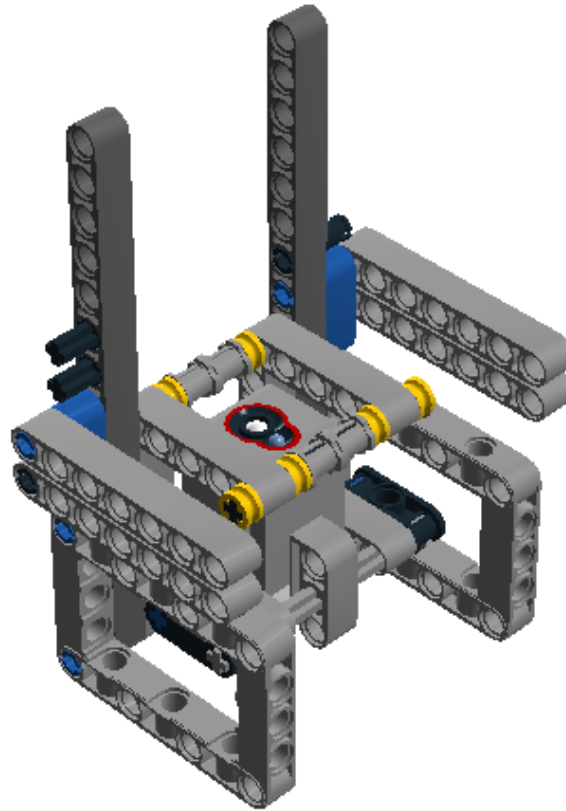

LEGO DIGITAL DESIGNER 4.2

Model Name:
MachineDSA

Number of Bricks: 111

Step 1 of 15

Step 2 of 15

2 x

1 x

1 x

Step 3 of 15

1 x

1 x

1 x

1 x

Step 4 of 15

Step 5 of 15

Step 6 of 15

Step 7 of 15

Step 8 of 15

- 1 x 
- 1 x 
- 1 x 
- 1 x 

Step 9 of 15

Step 10 of 15

Step 11 of 15

Step 12 of 15

Step 13 of 15

Step 14 of 15

Step 15 of 15

1 x		MS, EV3, SENSOR, COLOUR - White, Bright Red, Black, Medium Blue, Medium Stone Grey	2 x		4144284 TECHNIC 3M BEAM - Bright Blue	4 x		4211665 TECHNIC 7M BEAM - Medium Stone Grey
2 x		4156151 TECHNIC 11M BEAM - Medium Stone Grey	2 x		4210687 TECHNIC 15M BEAM - Dark Stone Grey	4 x		4211713 TECHNIC ANG. BEAM 3X5 90 DEG. - Medium Stone Grey
6 x		4239601 1/2 BUSH - Bright Yellow	4 x		278026 CONNECTOR PEG W. FRICTION - Black	4 x		4211622 BUSH FOR CROSS AXLE - Medium Stone Grey
2 x		4168884 CONN.BUSH W.FRIC./CROSSALE - Black	2 x		4189110 CONN.BUSH W.FRIC./CROSSALE - Bright Blue	6 x		4514553 CONNECTOR PEG W. FRICTION 3M - Bright Blue
1 x		370626 CROSS AXLE 6M - Black	2 x		4211805 CROSS AXLE 7M - Medium Stone Grey	2 x		4121667 DOUBLE CROSS BLOCK - Black
2 x		4539880 BEAM FRAME 5X7 Ø 4.85 - Medium Stone Grey						