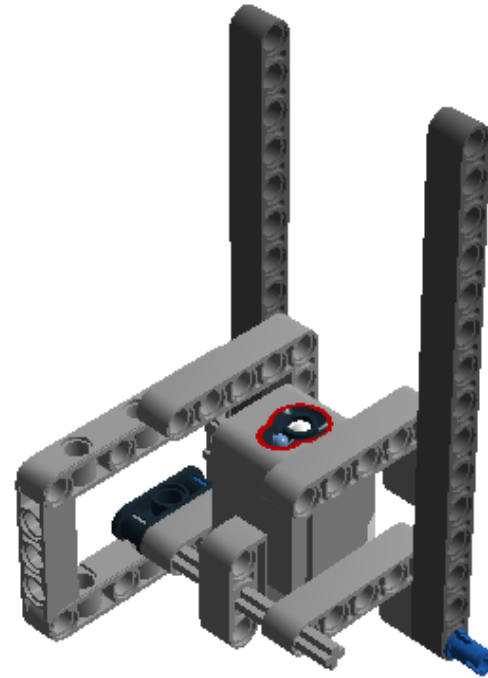

LEGO DIGITAL DESIGNER 4.2

Model Name:
MachineDSA

Number of Bricks: 111

Step 1 of 15

Step 2 of 15

2 x

1 x

1 x

Step 3 of 15

1 x

1 x

1 x

1 x

Step 4 of 15

Step 5 of 15

Step 6 of 15

Step 7 of 15

Step 8 of 15

- 1 x 
- 1 x 
- 1 x 
- 1 x 

Step 9 of 15

Step 10 of 15

Step 11 of 15

Step 12 of 15

Step 13 of 15

Step 14 of 15

Step 15 of 15

1 x		MS, EV3, SENSOR, COLOUR - White, Bright Red, Black, Medium Blue, Medium Stone Grey	2 x		4144284 TECHNIC 3M BEAM - Bright Blue	4 x		4211665 TECHNIC 7M BEAM - Medium Stone Grey
2 x		4156151 TECHNIC 11M BEAM - Medium Stone Grey	2 x		4210687 TECHNIC 15M BEAM - Dark Stone Grey	4 x		4211713 TECHNIC ANG. BEAM 3X5 90 DEG. - Medium Stone Grey
6 x		4239601 1/2 BUSH - Bright Yellow	4 x		278026 CONNECTOR PEG W. FRICTION - Black	4 x		4211622 BUSH FOR CROSS AXLE - Medium Stone Grey
2 x		4168884 CONN.BUSH W.FRIC./CROSSALE - Black	2 x		4189110 CONN.BUSH W.FRIC./CROSSALE - Bright Blue	6 x		4514553 CONNECTOR PEG W. FRICTION 3M - Bright Blue
1 x		370626 CROSS AXLE 6M - Black	2 x		4211805 CROSS AXLE 7M - Medium Stone Grey	2 x		4121667 DOUBLE CROSS BLOCK - Black
2 x		4539880 BEAM FRAME 5X7 Ø 4.85 - Medium Stone Grey						