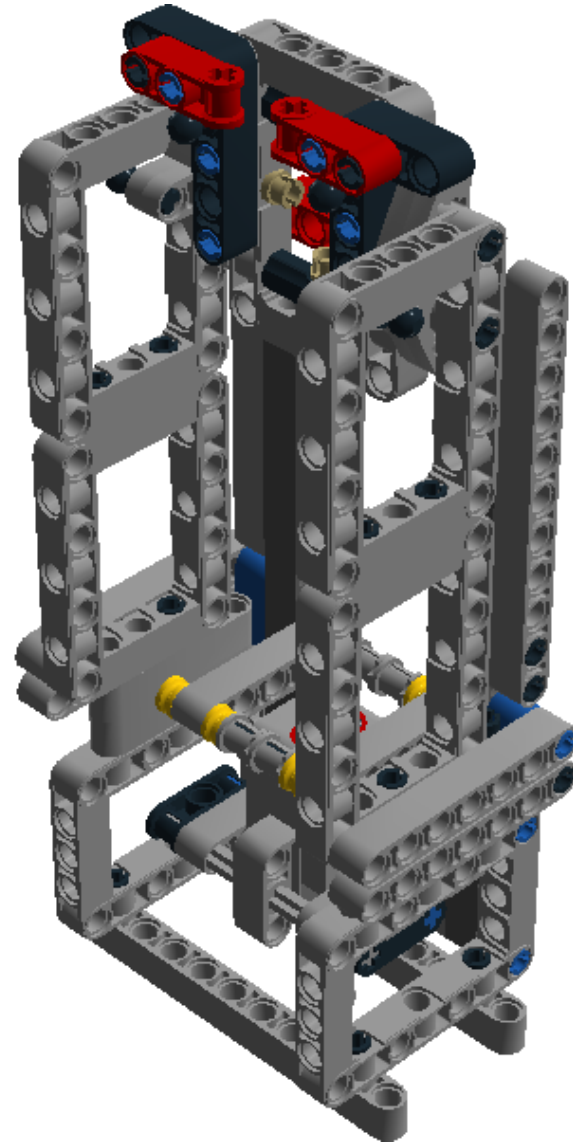

LEGO DIGITAL DESIGNER 4.2

Model Name:
MachineDSA

Number of Bricks: 111

Step 1 of 15

Step 2 of 15

2 x

1 x

1 x

Step 3 of 15

1 x

1 x

1 x

1 x

Step 4 of 15

Step 5 of 15

Step 6 of 15

Step 7 of 15

Step 8 of 15

- 1 x 
- 1 x 
- 1 x 
- 1 x 

Step 9 of 15

Step 10 of 15

Step 11 of 15

Step 12 of 15

Step 13 of 15

Step 14 of 15

Step 15 of 15

1 x		MS, EV3, SENSOR, COLOUR - White, Bright Red, Black, Medium Blue, Medium Stone Grey	2 x		4144284 TECHNIC 3M BEAM - Bright Blue	4 x		4211665 TECHNIC 7M BEAM - Medium Stone Grey
2 x		4156151 TECHNIC 11M BEAM - Medium Stone Grey	2 x		4210687 TECHNIC 15M BEAM - Dark Stone Grey	4 x		4211713 TECHNIC ANG. BEAM 3X5 90 DEG. - Medium Stone Grey
6 x		4239601 1/2 BUSH - Bright Yellow	4 x		278026 CONNECTOR PEG W. FRICTION - Black	4 x		4211622 BUSH FOR CROSS AXLE - Medium Stone Grey
2 x		4168884 CONN.BUSH W.FRIC./CROSSALE - Black	2 x		4189110 CONN.BUSH W.FRIC./CROSSALE - Bright Blue	6 x		4514553 CONNECTOR PEG W. FRICTION 3M - Bright Blue
1 x		370626 CROSS AXLE 6M - Black	2 x		4211805 CROSS AXLE 7M - Medium Stone Grey	2 x		4121667 DOUBLE CROSS BLOCK - Black
2 x		4539880 BEAM FRAME 5X7 Ø 4.85 - Medium Stone Grey						