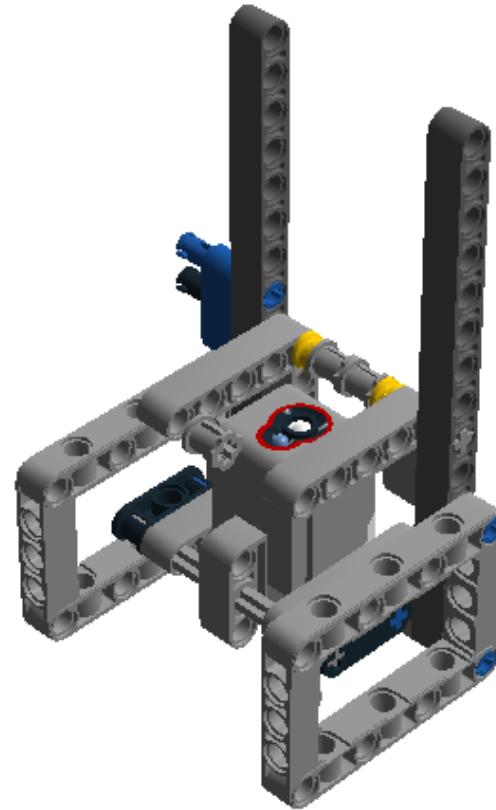

LEGO DIGITAL DESIGNER 4.2

Model Name:
MachineDSA

Number of Bricks: 111

Step 1 of 15

Step 2 of 15

2 x

1 x

1 x

Step 3 of 15

1 x

1 x

1 x

1 x

Step 4 of 15

Step 5 of 15

Step 6 of 15

Step 7 of 15

Step 8 of 15

- 1 x 
- 1 x 
- 1 x 
- 1 x 

Step 9 of 15

Step 10 of 15

Step 11 of 15

Step 12 of 15

Step 13 of 15

Step 14 of 15

Step 15 of 15

1 x		MS, EV3, SENSOR, COLOUR - White, Bright Red, Black, Medium Blue, Medium Stone Grey	2 x		4144284 TECHNIC 3M BEAM - Bright Blue	4 x		4211665 TECHNIC 7M BEAM - Medium Stone Grey
2 x		4156151 TECHNIC 11M BEAM - Medium Stone Grey	2 x		4210687 TECHNIC 15M BEAM - Dark Stone Grey	4 x		4211713 TECHNIC ANG. BEAM 3X5 90 DEG. - Medium Stone Grey
6 x		4239601 1/2 BUSH - Bright Yellow	4 x		278026 CONNECTOR PEG W. FRICTION - Black	4 x		4211622 BUSH FOR CROSS AXLE - Medium Stone Grey
2 x		4168884 CONN.BUSH W.FRIC./CROSSALE - Black	2 x		4189110 CONN.BUSH W.FRIC./CROSSALE - Bright Blue	6 x		4514553 CONNECTOR PEG W. FRICTION 3M - Bright Blue
1 x		370626 CROSS AXLE 6M - Black	2 x		4211805 CROSS AXLE 7M - Medium Stone Grey	2 x		4121667 DOUBLE CROSS BLOCK - Black
2 x		4539880 BEAM FRAME 5X7 Ø 4.85 - Medium Stone Grey						