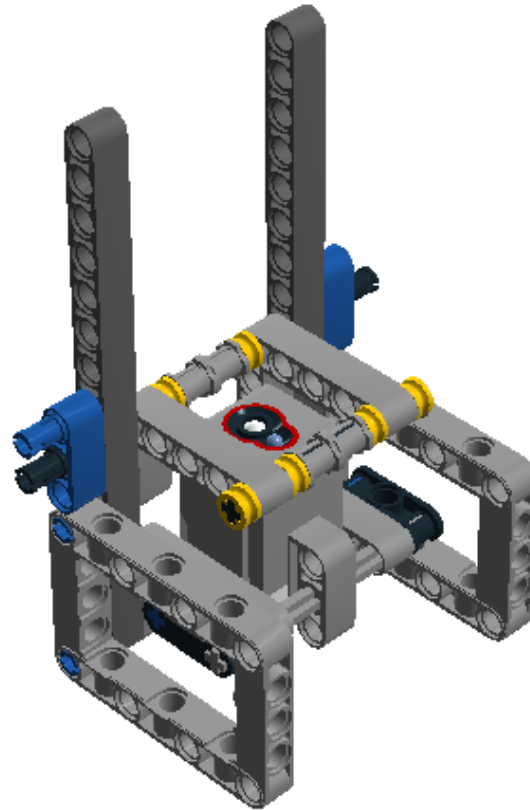

LEGO DIGITAL DESIGNER 4.2

Model Name:
MachineDSA

Number of Bricks: 111

Step 1 of 15

Step 2 of 15

2 x

1 x

1 x

Step 3 of 15

1 x

1 x

1 x

1 x

Step 4 of 15

Step 5 of 15

Step 6 of 15

Step 7 of 15

Step 8 of 15

- 1 x 
- 1 x 
- 1 x 
- 1 x 

Step 9 of 15

Step 10 of 15

Step 11 of 15

Step 12 of 15

Step 13 of 15

Step 14 of 15

Step 15 of 15

1 x		MS, EV3, SENSOR, COLOUR - White, Bright Red, Black, Medium Blue, Medium Stone Grey	2 x		4144284 TECHNIC 3M BEAM - Bright Blue	4 x		4211665 TECHNIC 7M BEAM - Medium Stone Grey
2 x		4156151 TECHNIC 11M BEAM - Medium Stone Grey	2 x		4210687 TECHNIC 15M BEAM - Dark Stone Grey	4 x		4211713 TECHNIC ANG. BEAM 3X5 90 DEG. - Medium Stone Grey
6 x		4239601 1/2 BUSH - Bright Yellow	4 x		278026 CONNECTOR PEG W. FRICTION - Black	4 x		4211622 BUSH FOR CROSS AXLE - Medium Stone Grey
2 x		4168884 CONN.BUSH W.FRIC./CROSSALE - Black	2 x		4189110 CONN.BUSH W.FRIC./CROSSALE - Bright Blue	6 x		4514553 CONNECTOR PEG W. FRICTION 3M - Bright Blue
1 x		370626 CROSS AXLE 6M - Black	2 x		4211805 CROSS AXLE 7M - Medium Stone Grey	2 x		4121667 DOUBLE CROSS BLOCK - Black
2 x		4539880 BEAM FRAME 5X7 Ø 4.85 - Medium Stone Grey						