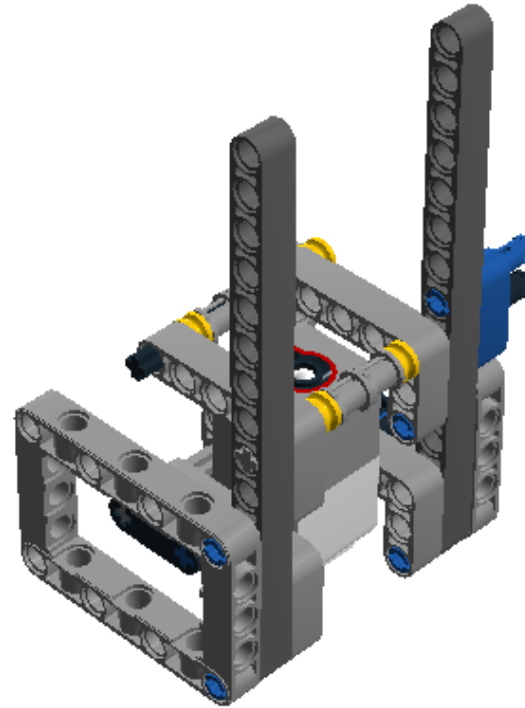

LEGO DIGITAL DESIGNER 4.2

Model Name:
MachineDSA

Number of Bricks: 111

Step 1 of 15

Step 2 of 15

2 x

1 x

1 x

Step 3 of 15

1 x

1 x

1 x

1 x

Step 4 of 15

Step 5 of 15

Step 6 of 15

Step 7 of 15

Step 8 of 15

- 1 x 
- 1 x 
- 1 x 
- 1 x 

Step 9 of 15

Step 10 of 15

Step 11 of 15

Step 12 of 15

Step 13 of 15

Step 14 of 15

Step 15 of 15

1 x		MS, EV3, SENSOR, COLOUR - White, Bright Red, Black, Medium Blue, Medium Stone Grey	2 x		4144284 TECHNIC 3M BEAM - Bright Blue	4 x		4211665 TECHNIC 7M BEAM - Medium Stone Grey
2 x		4156151 TECHNIC 11M BEAM - Medium Stone Grey	2 x		4210687 TECHNIC 15M BEAM - Dark Stone Grey	4 x		4211713 TECHNIC ANG. BEAM 3X5 90 DEG. - Medium Stone Grey
6 x		4239601 1/2 BUSH - Bright Yellow	4 x		278026 CONNECTOR PEG W. FRICTION - Black	4 x		4211622 BUSH FOR CROSS AXLE - Medium Stone Grey
2 x		4168884 CONN.BUSH W.FRIC./CROSSALE - Black	2 x		4189110 CONN.BUSH W.FRIC./CROSSALE - Bright Blue	6 x		4514553 CONNECTOR PEG W. FRICTION 3M - Bright Blue
1 x		370626 CROSS AXLE 6M - Black	2 x		4211805 CROSS AXLE 7M - Medium Stone Grey	2 x		4121667 DOUBLE CROSS BLOCK - Black
2 x		4539880 BEAM FRAME 5X7 Ø 4.85 - Medium Stone Grey						