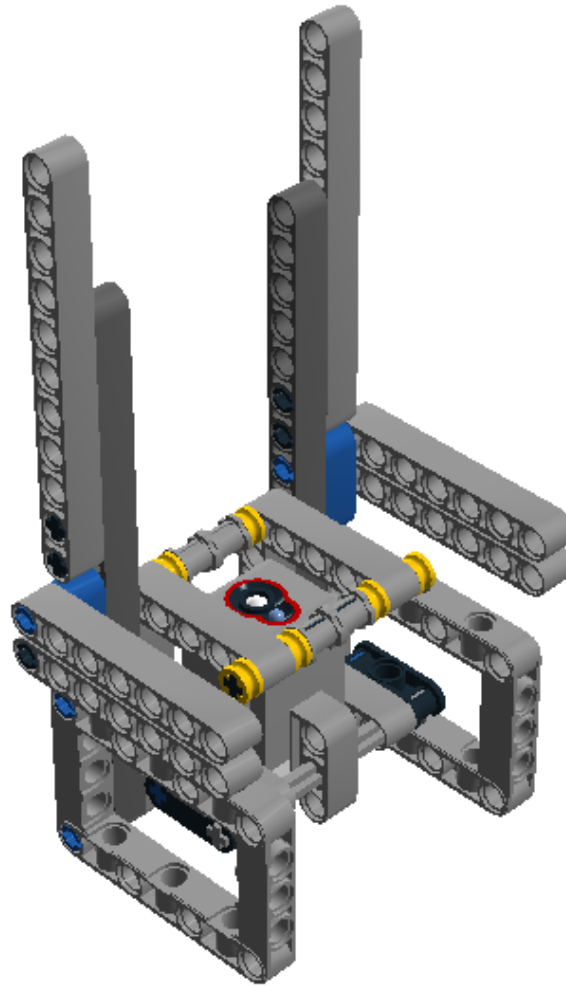

LEGO DIGITAL DESIGNER 4.2

Model Name:
MachineDSA

Number of Bricks: 111

Step 1 of 15

Step 2 of 15

2 x

1 x

1 x

Step 3 of 15

1 x

1 x

1 x

1 x

Step 4 of 15

Step 5 of 15

Step 6 of 15

Step 7 of 15

Step 8 of 15

- 1 x 
- 1 x 
- 1 x 
- 1 x 

Step 9 of 15

Step 10 of 15

Step 11 of 15

Step 12 of 15

Step 13 of 15

Step 14 of 15

Step 15 of 15

1 x		MS, EV3, SENSOR, COLOUR - White, Bright Red, Black, Medium Blue, Medium Stone Grey	2 x		4144284 TECHNIC 3M BEAM - Bright Blue	4 x		4211665 TECHNIC 7M BEAM - Medium Stone Grey
2 x		4156151 TECHNIC 11M BEAM - Medium Stone Grey	2 x		4210687 TECHNIC 15M BEAM - Dark Stone Grey	4 x		4211713 TECHNIC ANG. BEAM 3X5 90 DEG. - Medium Stone Grey
6 x		4239601 1/2 BUSH - Bright Yellow	4 x		278026 CONNECTOR PEG W. FRICTION - Black	4 x		4211622 BUSH FOR CROSS AXLE - Medium Stone Grey
2 x		4168884 CONN.BUSH W.FRIC./CROSSALE - Black	2 x		4189110 CONN.BUSH W.FRIC./CROSSALE - Bright Blue	6 x		4514553 CONNECTOR PEG W. FRICTION 3M - Bright Blue
1 x		370626 CROSS AXLE 6M - Black	2 x		4211805 CROSS AXLE 7M - Medium Stone Grey	2 x		4121667 DOUBLE CROSS BLOCK - Black
2 x		4539880 BEAM FRAME 5X7 Ø 4.85 - Medium Stone Grey						