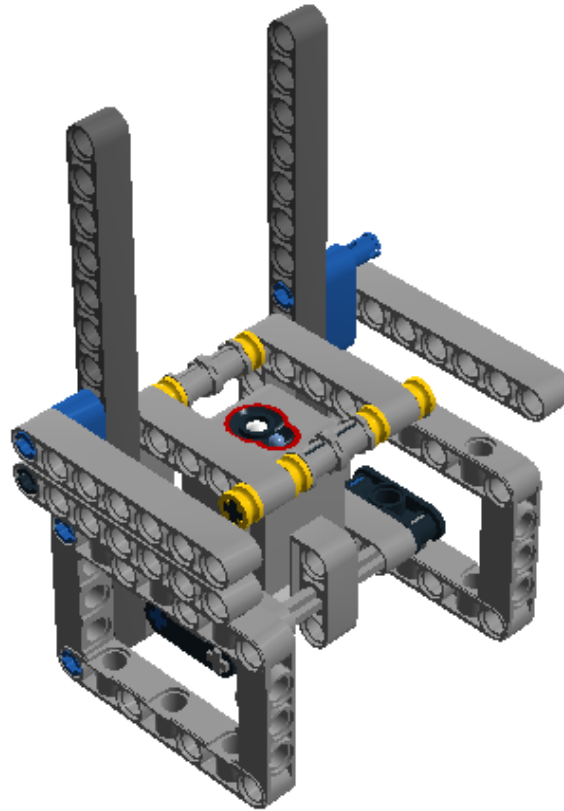

LEGO DIGITAL DESIGNER 4.2

Model Name:
MachineDSA

Number of Bricks: 111

Step 1 of 15

Step 2 of 15

2 x

1 x

1 x

Step 3 of 15

1 x

1 x

1 x

1 x

Step 4 of 15

Step 5 of 15

Step 6 of 15

Step 7 of 15

Step 8 of 15

- 1 x 
- 1 x 
- 1 x 
- 1 x 

Step 9 of 15

Step 10 of 15

Step 11 of 15

Step 12 of 15

Step 13 of 15

Step 14 of 15

Step 15 of 15

1 x		MS, EV3, SENSOR, COLOUR - White, Bright Red, Black, Medium Blue, Medium Stone Grey	2 x		4144284 TECHNIC 3M BEAM - Bright Blue	4 x		4211665 TECHNIC 7M BEAM - Medium Stone Grey
2 x		4156151 TECHNIC 11M BEAM - Medium Stone Grey	2 x		4210687 TECHNIC 15M BEAM - Dark Stone Grey	4 x		4211713 TECHNIC ANG. BEAM 3X5 90 DEG. - Medium Stone Grey
6 x		4239601 1/2 BUSH - Bright Yellow	4 x		278026 CONNECTOR PEG W. FRICTION - Black	4 x		4211622 BUSH FOR CROSS AXLE - Medium Stone Grey
2 x		4168884 CONN.BUSH W.FRIC./CROSSALE - Black	2 x		4189110 CONN.BUSH W.FRIC./CROSSALE - Bright Blue	6 x		4514553 CONNECTOR PEG W. FRICTION 3M - Bright Blue
1 x		370626 CROSS AXLE 6M - Black	2 x		4211805 CROSS AXLE 7M - Medium Stone Grey	2 x		4121667 DOUBLE CROSS BLOCK - Black
2 x		4539880 BEAM FRAME 5X7 Ø 4.85 - Medium Stone Grey						