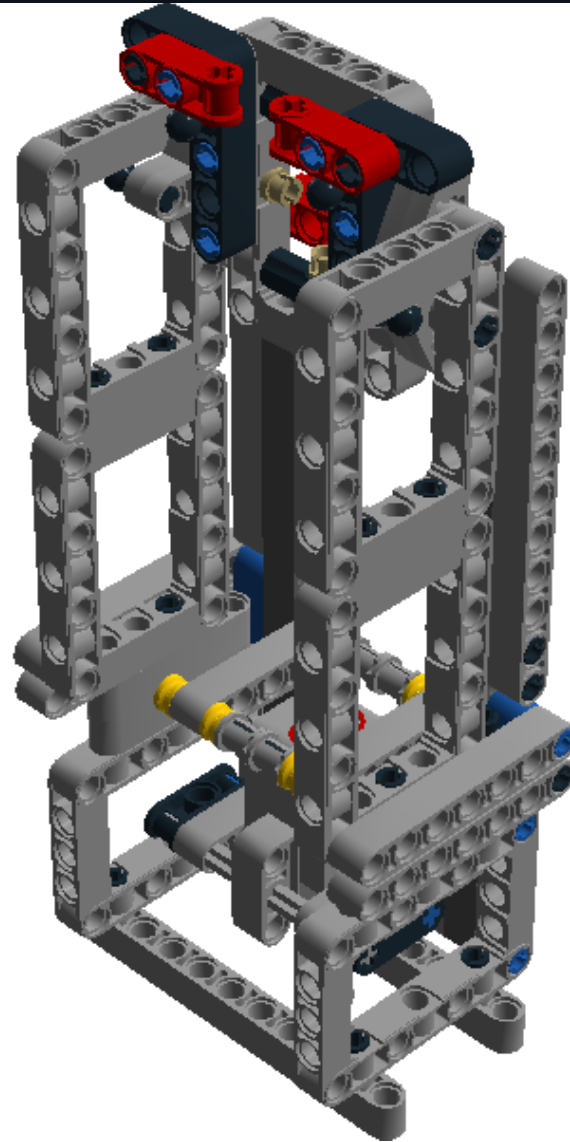

LEGO DIGITAL DESIGNER 4.2

Model Name:
MachineDSA

Number of Bricks: 111

Step 1 of 15

Step 2 of 15

2 x

1 x

1 x

Step 3 of 15

1 x

1 x

1 x

1 x

Step 4 of 15

Step 5 of 15

Step 6 of 15

Step 7 of 15

Step 8 of 15

- 1 x 
- 1 x 
- 1 x 
- 1 x 

Step 9 of 15

Step 10 of 15

Step 11 of 15

Step 12 of 15

Step 13 of 15

Step 14 of 15

Step 15 of 15

1 x		MS, EV3, SENSOR, COLOUR - White, Bright Red, Black, Medium Blue, Medium Stone Grey	2 x		4144284 TECHNIC 3M BEAM - Bright Blue	4 x		4211665 TECHNIC 7M BEAM - Medium Stone Grey
2 x		4156151 TECHNIC 11M BEAM - Medium Stone Grey	2 x		4210687 TECHNIC 15M BEAM - Dark Stone Grey	4 x		4211713 TECHNIC ANG. BEAM 3X5 90 DEG. - Medium Stone Grey
6 x		4239601 1/2 BUSH - Bright Yellow	4 x		278026 CONNECTOR PEG W. FRICTION - Black	4 x		4211622 BUSH FOR CROSS AXLE - Medium Stone Grey
2 x		4168884 CONN.BUSH W.FRIC./CROSSALE - Black	2 x		4189110 CONN.BUSH W.FRIC./CROSSALE - Bright Blue	6 x		4514553 CONNECTOR PEG W. FRICTION 3M - Bright Blue
1 x		370626 CROSS AXLE 6M - Black	2 x		4211805 CROSS AXLE 7M - Medium Stone Grey	2 x		4121667 DOUBLE CROSS BLOCK - Black
2 x		4539880 BEAM FRAME 5X7 Ø 4.85 - Medium Stone Grey						